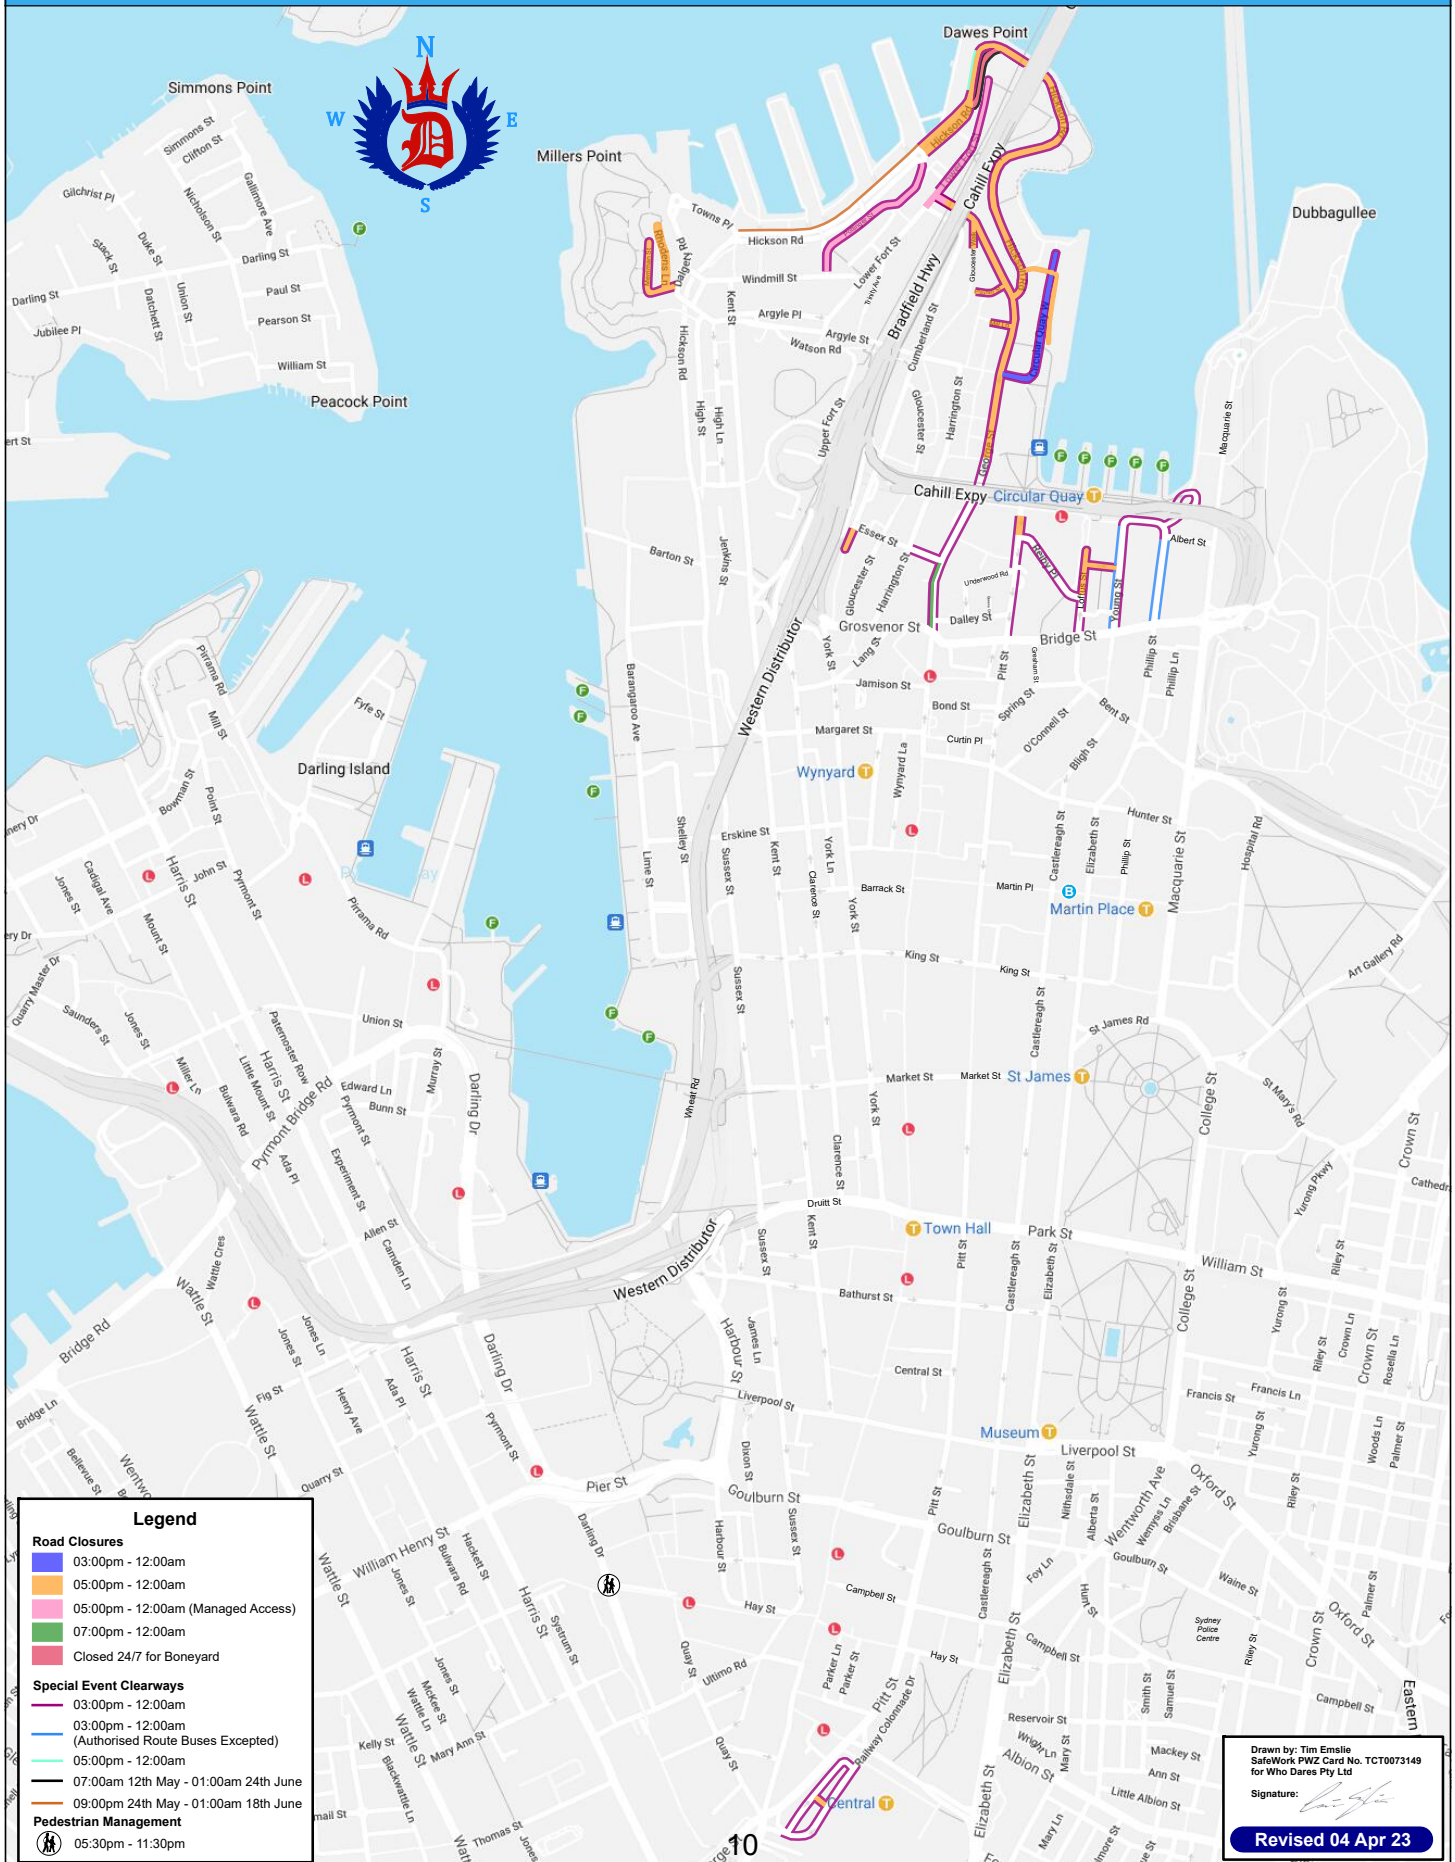

VIVID SYDNEY 2023 - LEVEL 1

MON-THURS 29 MAY - 1 JUNE, 5-8 JUNE & TUES-THURS 13-15 JUNE

ROAD CLOSURES AND SPECIAL EVENT CLEARWAYS

Legend

Road Closures

- 03:00pm - 12:00am
- 05:00pm - 12:00am
- 05:00pm - 12:00am (Managed Access)
- 07:00pm - 12:00am
- Closed 24/7 for Boneyard

Special Event Clearways

- 03:00pm - 12:00am
- 03:00pm - 12:00am (Authorised Route Buses Excepted)
- 05:00pm - 12:00am
- 07:00am 12th May - 01:00am 24th June
- 09:00pm 24th May - 01:00am 18th June

Pedestrian Management

ROAD CLOSURES AND SPECIAL EVENT CLEARWAYS