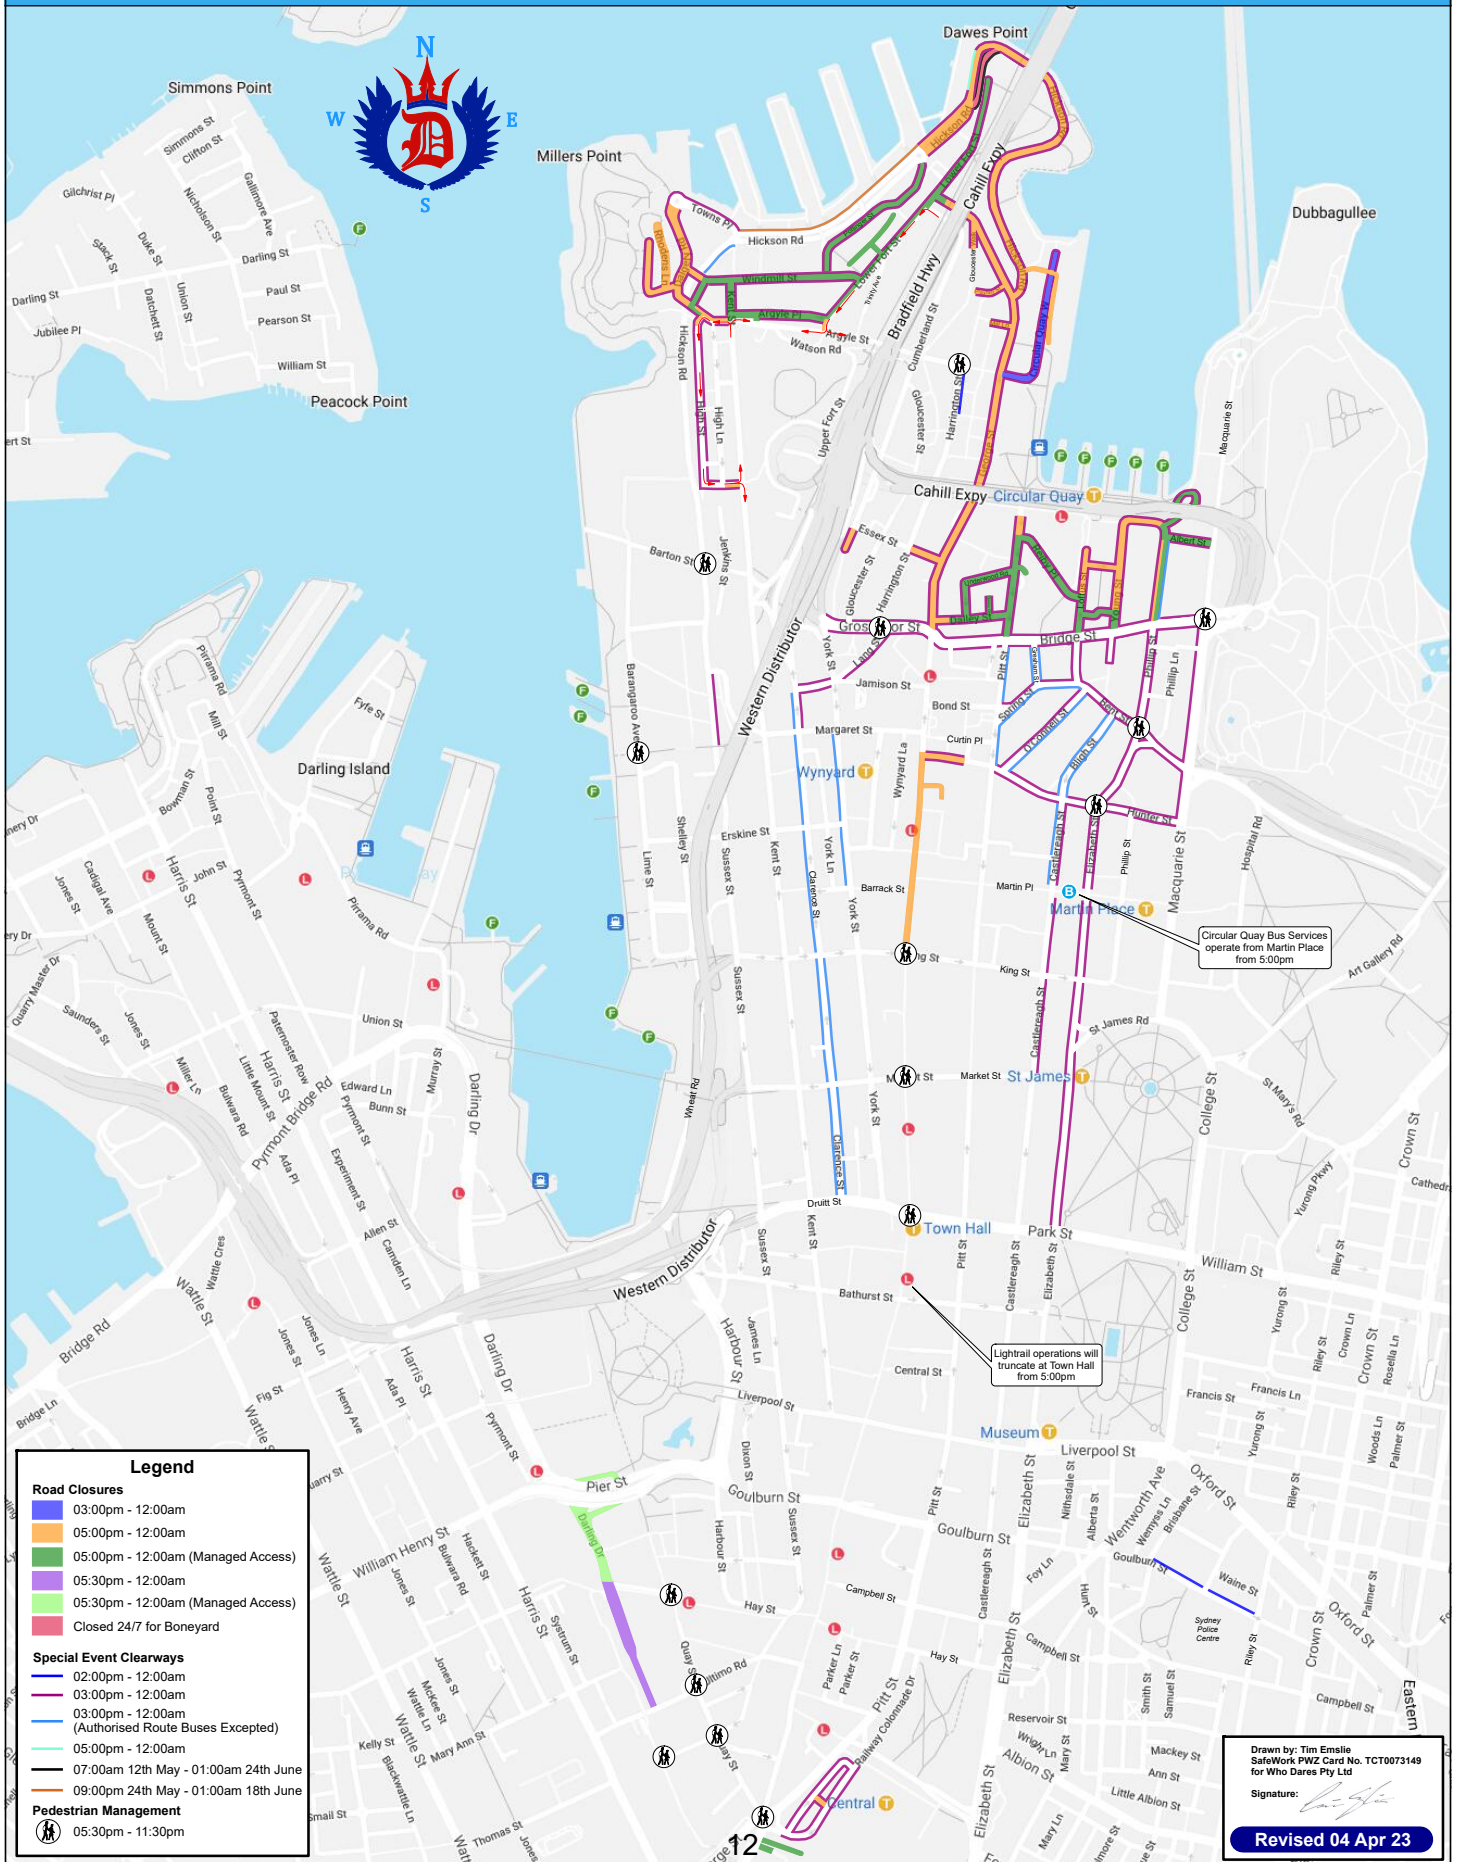

VIVID SYDNEY 2023 - LEVEL 2B

SUNDAY 28 MAY, SUNDAY 4 JUNE & MONDAY 12 JUNE

ROAD CLOSURES AND SPECIAL EVENT CLEARWAYS

Drawn by: Tim Emalle
SafeWork PWZ Card No. TCT0073149
for Who Dares Pty Ltd
Signature:
Revised 04 Apr 23